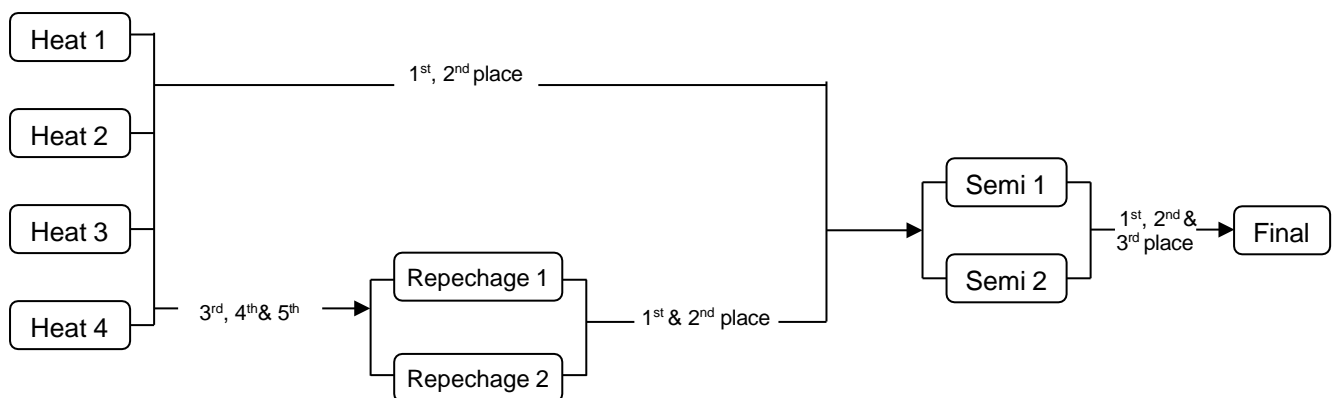

Elite Sprint IVF Va'a World Sprint Champs 2024

Progression Chart Elite V6 (Turns) – 6 Lanes

1 Heat (1-6 teams) – Straight Final

Straight Final

2 Heats (7-12 teams)

3 Heats (13-18 teams)

4 Heats (19-24 teams)