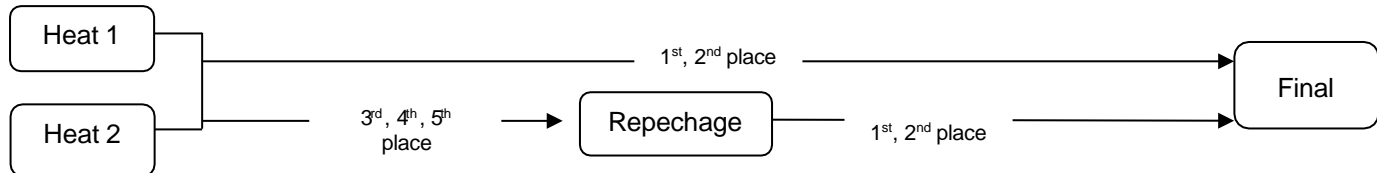

Elite Sprint IVF Va'a World Sprint Champs 2024

Progression Chart Elite V6 (Turns) – 6 Lanes

1 Heat (1-6 teams) – Straight Final

Straight Final

2 Heats (7-12 teams)

3 Heats (13-18 teams)

4 Heats (19-24 teams)