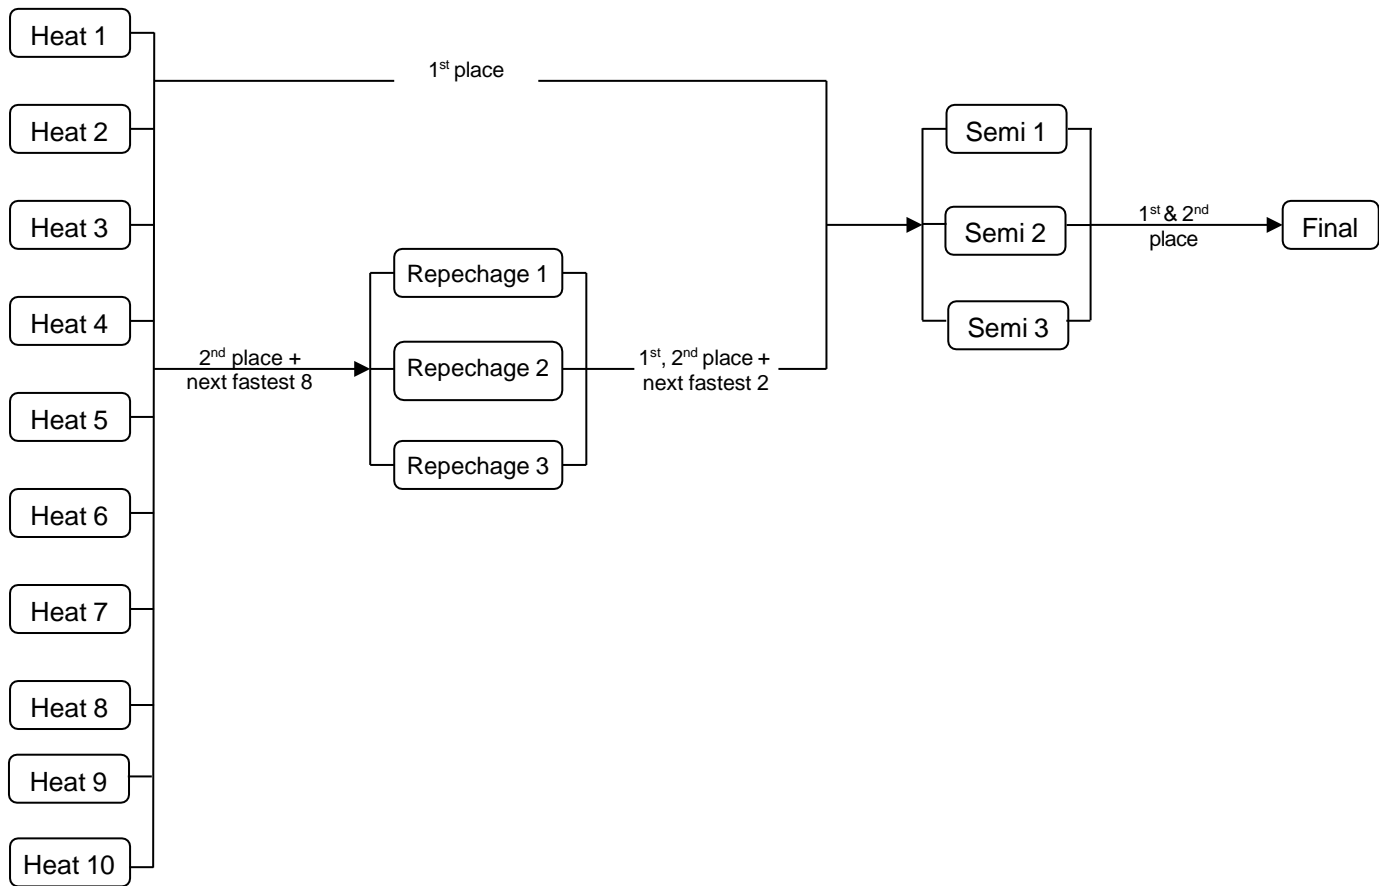

Elite Sprint IVF Va'a World Sprint Champs 2024

Progression Chart Elite V6 (Turns) – 6 Lanes

1 Heat (1-6 teams) – Straight Final

Straight Final

2 Heats (7-12 teams)

3 Heats (13-18 teams)

4 Heats (19-24 teams)

5 Heats (25-30 teams)

6 Heats (31-36 teams)

7 Heats (37-42 teams)

8 Heats (43-48 teams)

9 Heats (49-54 teams)

10 Heats (55-60 teams)

11 Heats (61-66 teams)