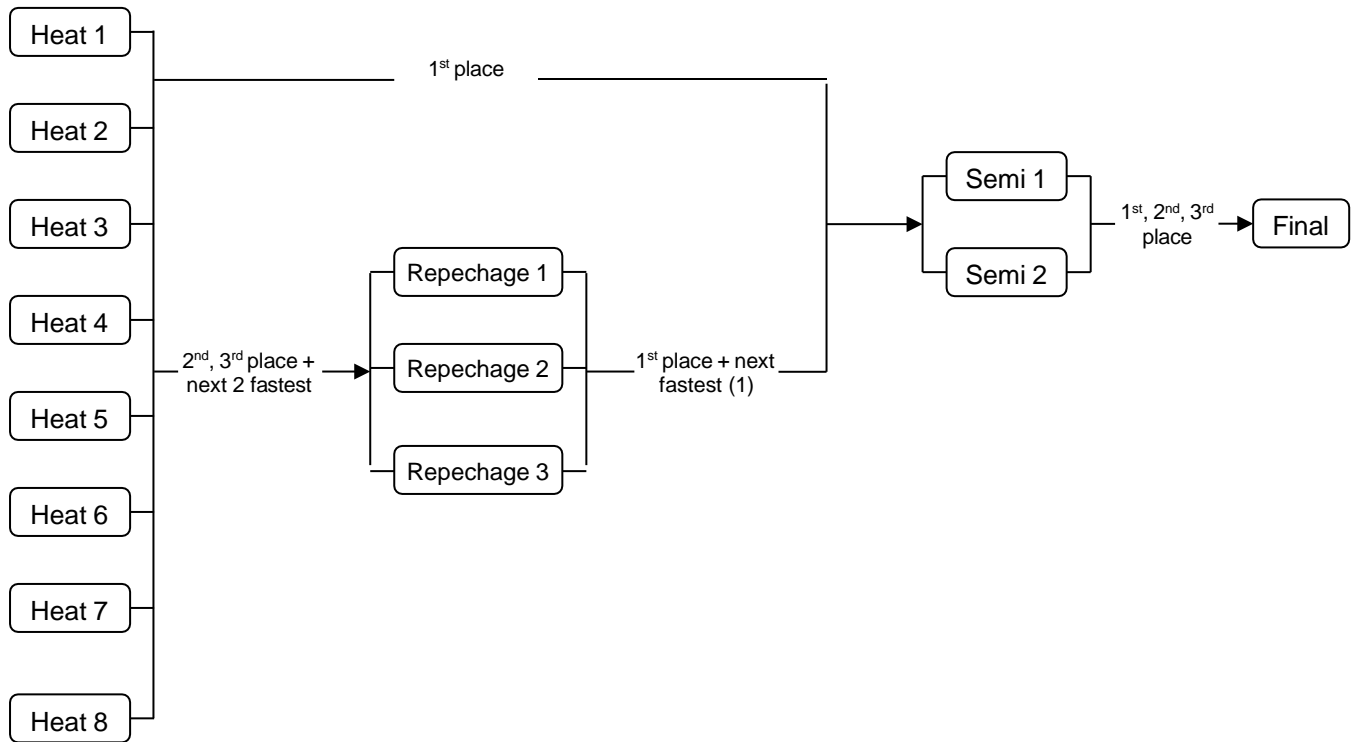

Elite Sprint IVF Va'a World Sprint Champs 2024

Progression Chart Elite V6 (Turns) – 6 Lanes

1 Heat (1-6 teams) – Straight Final

Straight Final

2 Heats (7-12 teams)

3 Heats (13-18 teams)

4 Heats (19-24 teams)

5 Heats (25-30 teams)

6 Heats (31-36 teams)

7 Heats (37-42 teams)

8 Heats (43-48 teams)

9 Heats (49-54 teams)

10 Heats (55-60 teams)

11 Heats (61-66 teams)