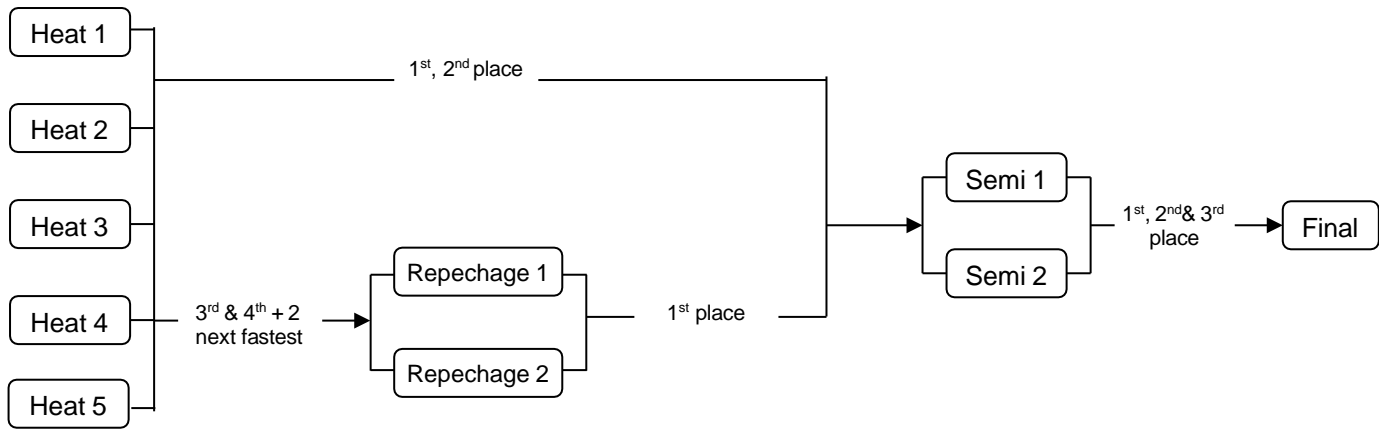

5 Heats (25-30 teams)