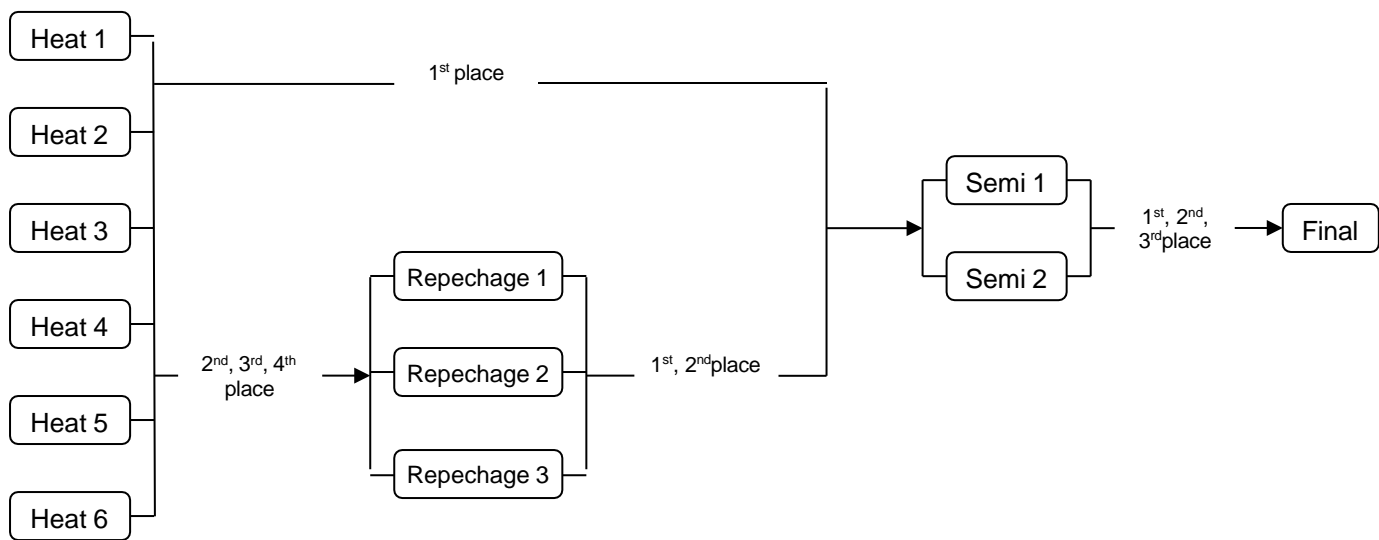

6 Heats (31-36 teams)