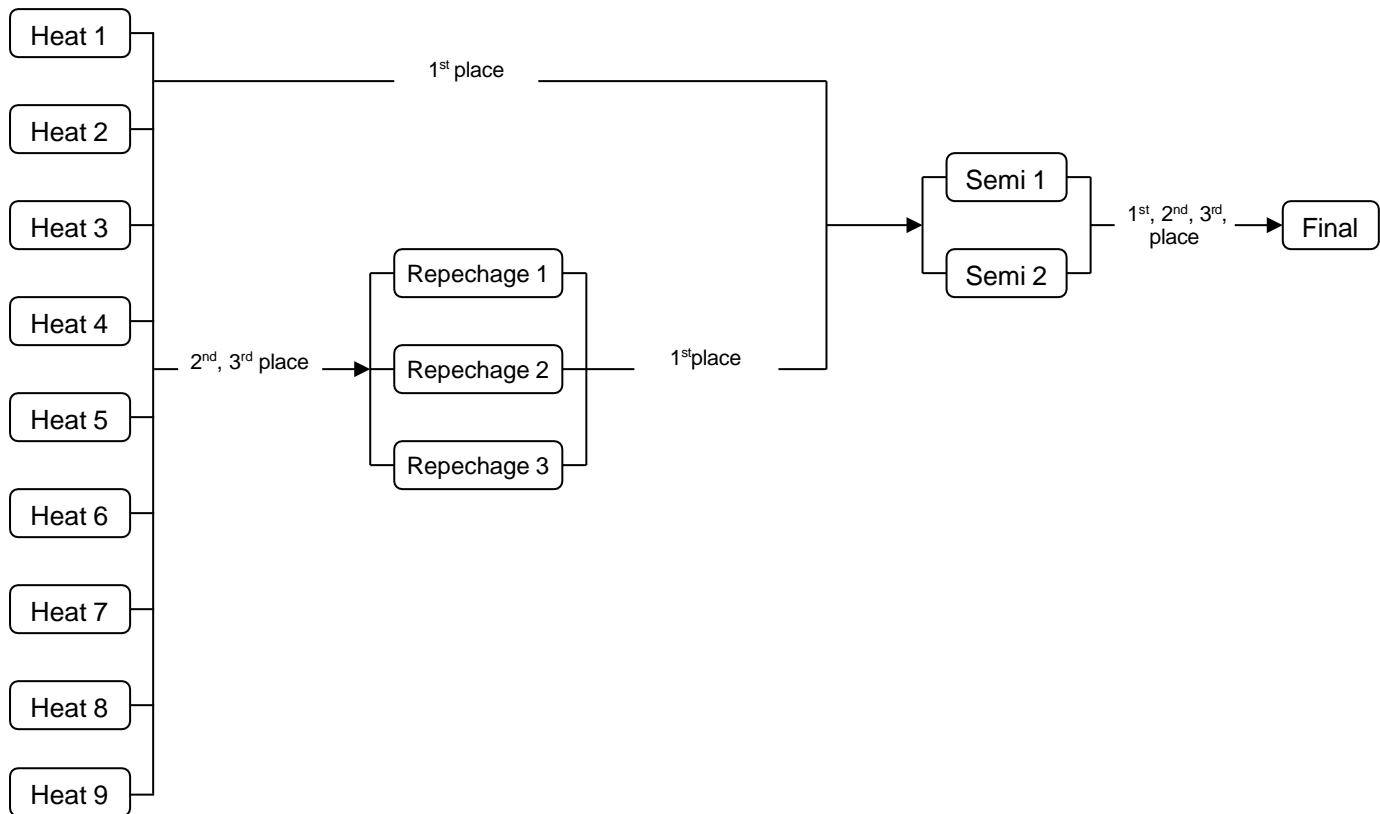

Elite Sprint IVF Va'a World Sprint Champs 2024

Progression Chart Elite V6 (Turns) – 6 Lanes

1 Heat (1-6 teams) – Straight Final

Straight Final

2 Heats (7-12 teams)

3 Heats (13-18 teams)

4 Heats (19-24 teams)

5 Heats (25-30 teams)

6 Heats (31-36 teams)

7 Heats (37-42 teams)

8 Heats (43-48 teams)

9 Heats (49-54 teams)

10 Heats (55-60 teams)

11 Heats (61-66 teams)