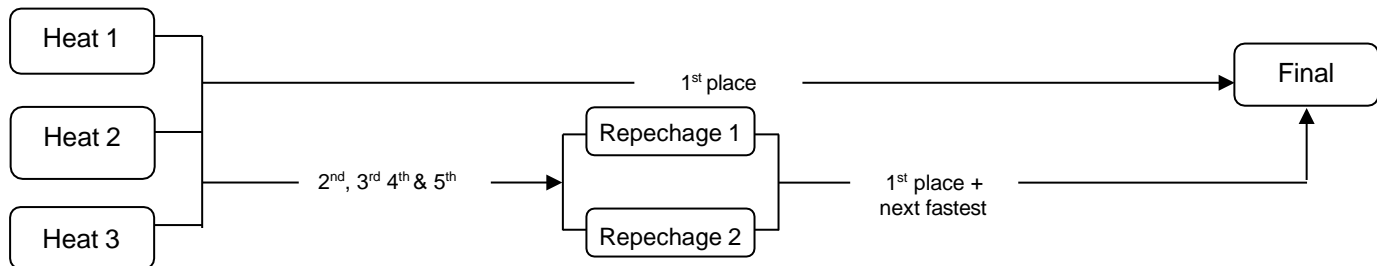

Elite Sprint IVF Va'a World Sprint Champs 2024

Progression Chart Elite V6 (Turns) – 6 Lanes

1 Heat (1-6 teams) – Straight Final

Straight Final

2 Heats (7-12 teams)

3 Heats (13-18 teams)

4 Heats (19-24 teams)