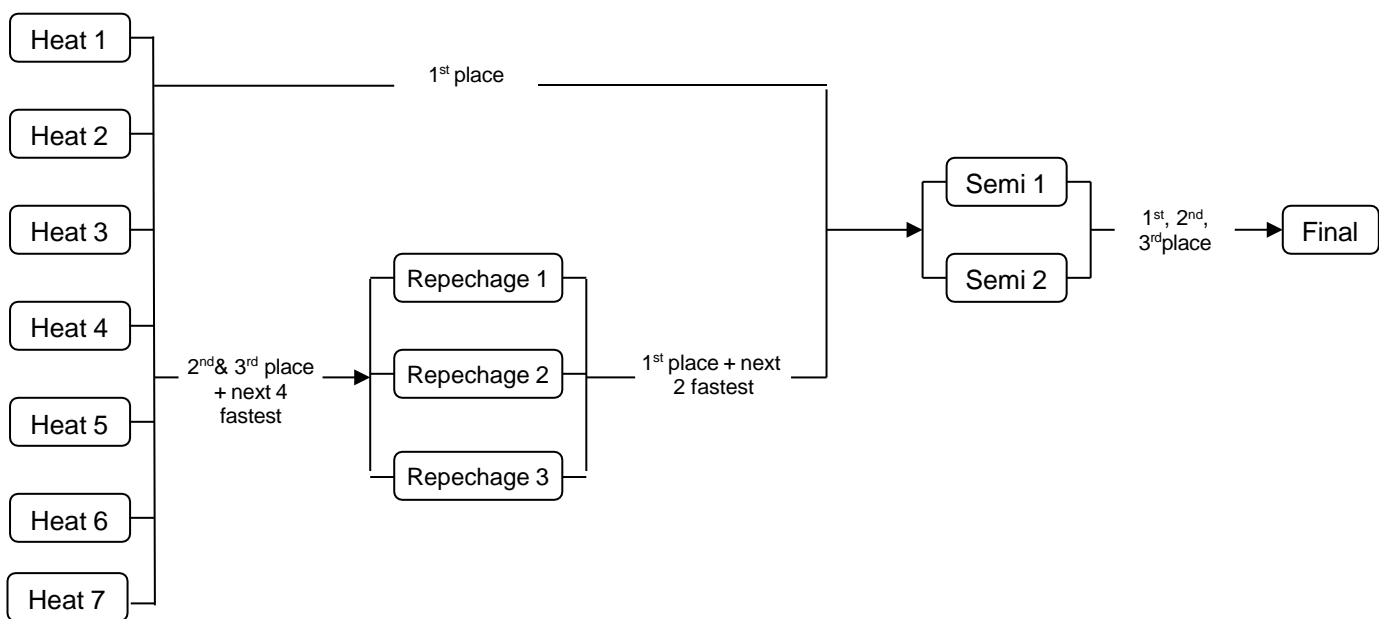

Elite Sprint IVF Va'a World Sprint Champs 2024

Progression Chart Elite V6 (Turns) – 6 Lanes

1 Heat (1-6 teams) – Straight Final

Straight Final

2 Heats (7-12 teams)

3 Heats (13-18 teams)

4 Heats (19-24 teams)

5 Heats (25-30 teams)

6 Heats (31-36 teams)

7 Heats (37-42 teams)

8 Heats (43-48 teams)

9 Heats (49-54 teams)

10 Heats (55-60 teams)

11 Heats (61-66 teams)