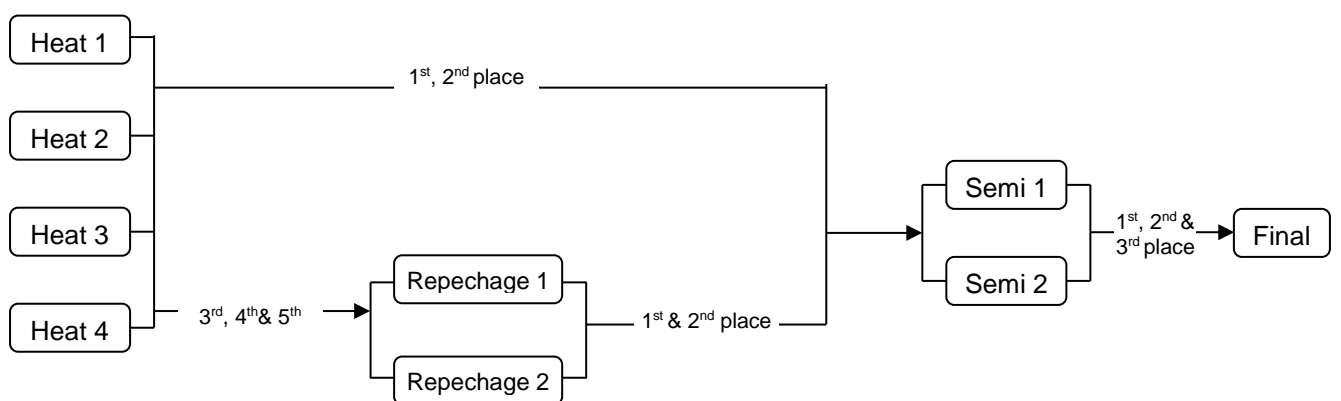

4 Heats (19-24 teams)