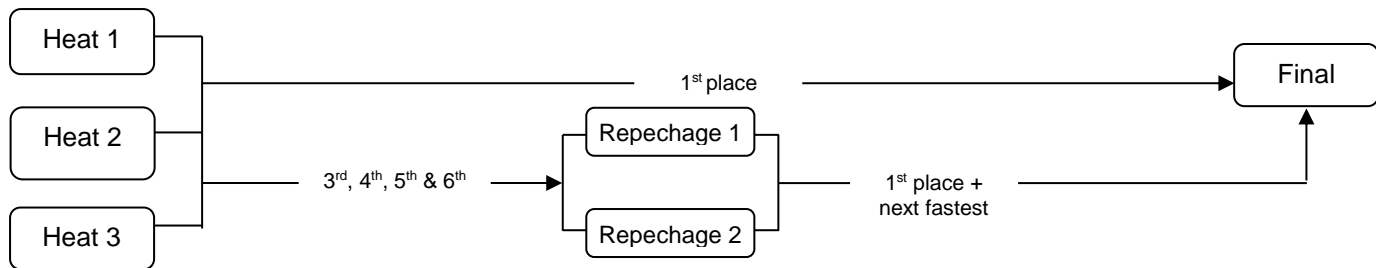

3 Heats (13-18 teams)