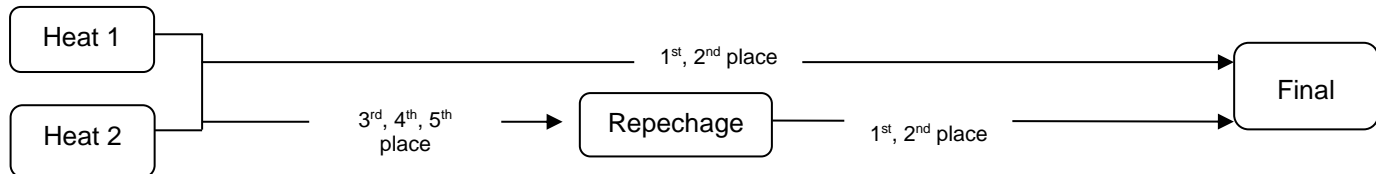

2 Heats (7-12 teams)