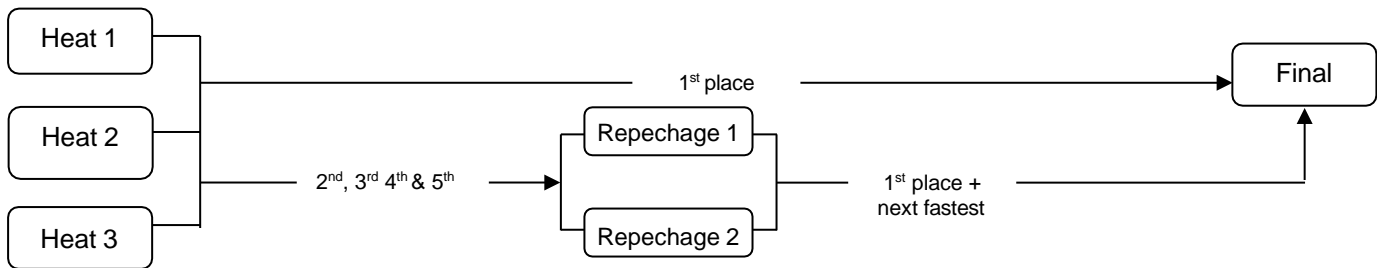

IVF Va'a World Sprint Champs 2026 Progression Chart Elite V6 (All) and V12, Club V6 (Turns) – 6 Lanes

1 Heat (1-6 teams) – Straight Final

Straight Final

2 Heats (7-12 teams)

3 Heats (13-18 teams)

4 Heats (19-24 teams)