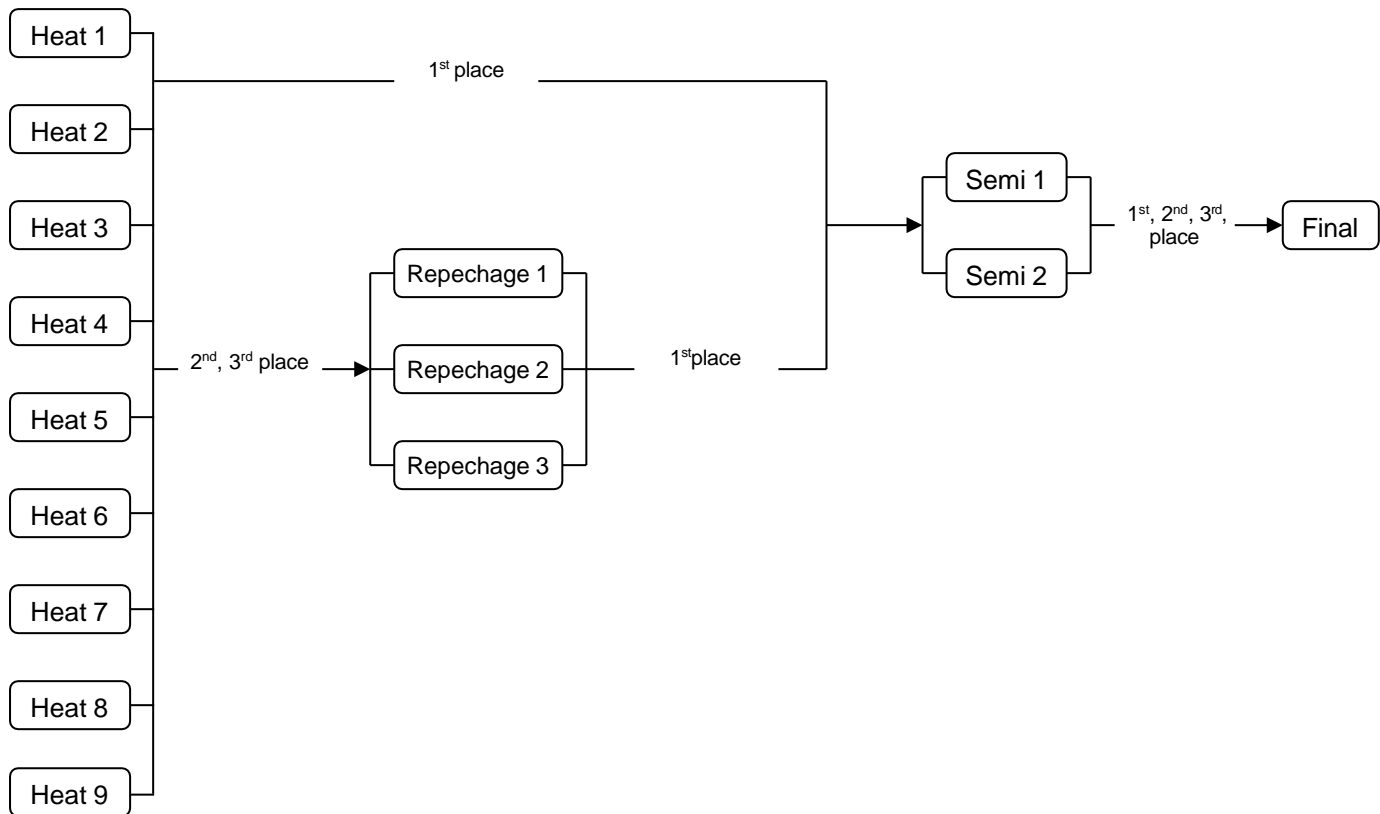

IVF Va'a World Sprint Champs 2026 Progression Chart Elite V6 (All) and V12, Club V6 (Turns) – 6 Lanes

1 Heat (1-6 teams) – Straight Final

Straight Final

2 Heats (7-12 teams)

3 Heats (13-18 teams)

4 Heats (19-24 teams)

5 Heats (25-30 teams)

6 Heats (31-36 teams)

7 Heats (37-42 teams)

8 Heats (43-48 teams)

9 Heats (49-54 teams)

10 Heats (55-60 teams)

11 Heats (61-66 teams)