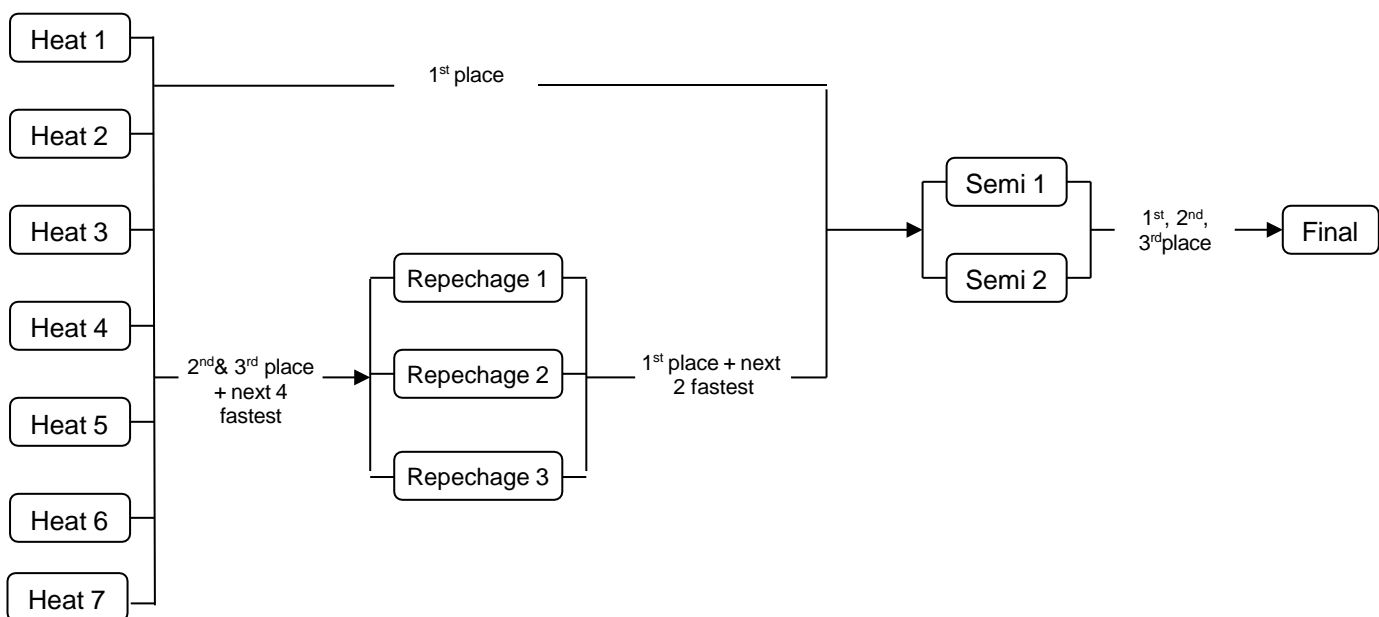

IVF Va'a World Sprint Champs 2026 Progression Chart Elite V6 (All) and V12, Club V6 (Turns) – 6 Lanes

1 Heat (1-6 teams) – Straight Final

Straight Final

2 Heats (7-12 teams)

3 Heats (13-18 teams)

4 Heats (19-24 teams)

5 Heats (25-30 teams)

6 Heats (31-36 teams)

7 Heats (37-42 teams)

8 Heats (43-48 teams)

9 Heats (49-54 teams)

10 Heats (55-60 teams)

11 Heats (61-66 teams)