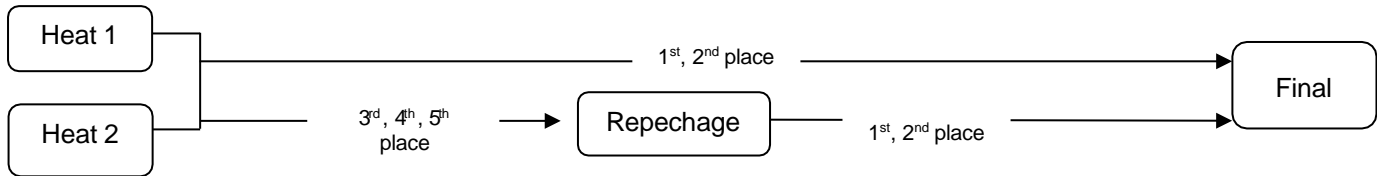

IVF Va'a World Sprint Champs 2026 Progression Chart Elite V6 (All) and V12, Club V6 (Turns) – 6 Lanes

1 Heat (1-6 teams) – Straight Final

Straight Final

2 Heats (7-12 teams)

3 Heats (13-18 teams)

4 Heats (19-24 teams)