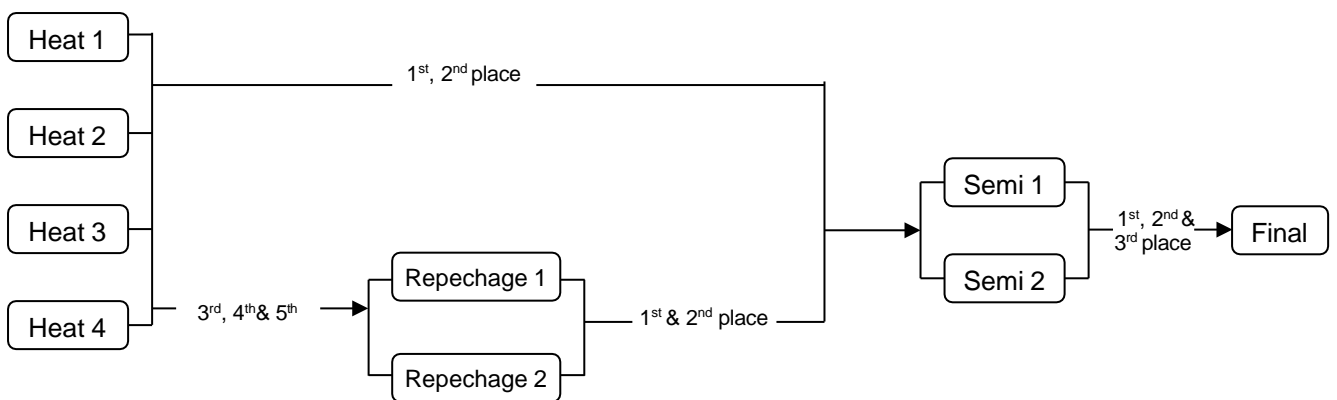

IVF Va'a World Sprint Champs 2026 Progression Chart Elite V6 (All) and V12, Club V6 (Turns) – 6 Lanes

1 Heat (1-6 teams) – Straight Final

Straight Final

2 Heats (7-12 teams)

3 Heats (13-18 teams)

4 Heats (19-24 teams)