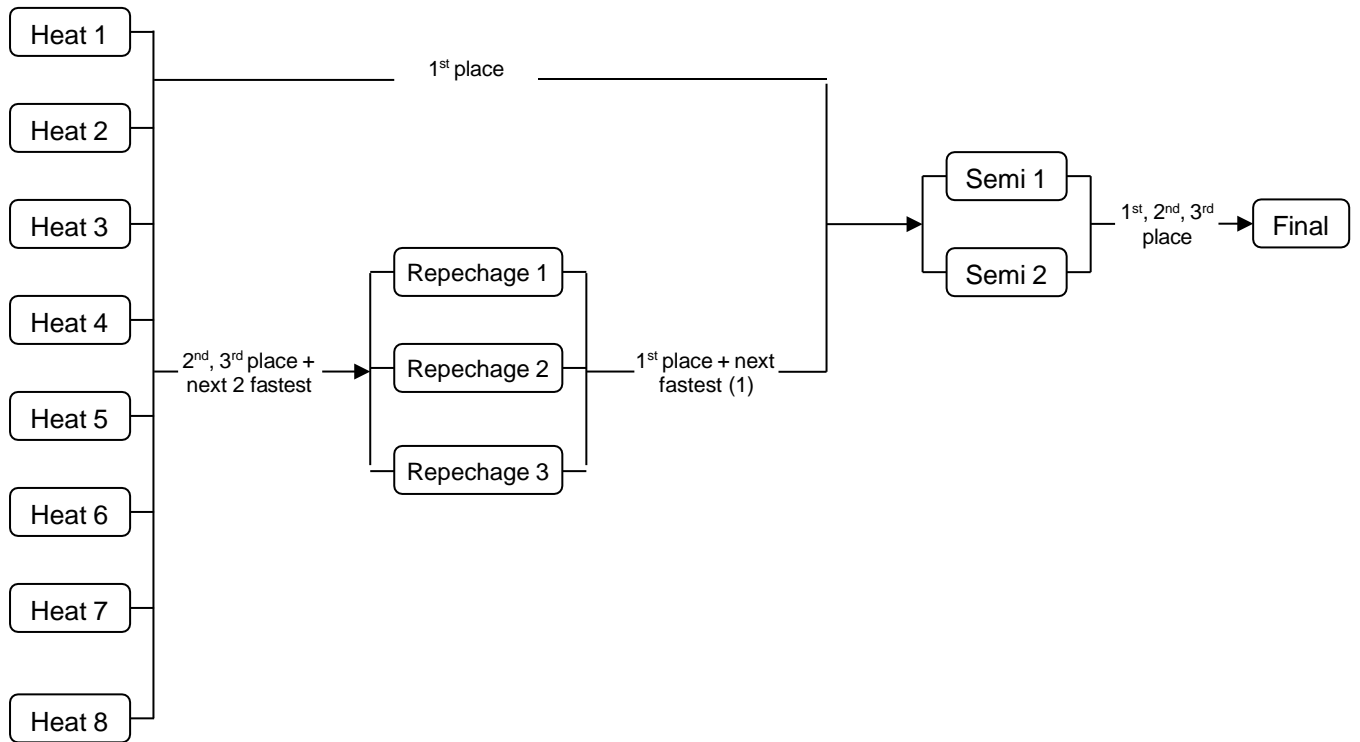

IVF Va'a World Sprint Champs 2026 Progression Chart Elite V6 (All) and V12, Club V6 (Turns) – 6 Lanes

1 Heat (1-6 teams) – Straight Final

Straight Final

2 Heats (7-12 teams)

3 Heats (13-18 teams)

4 Heats (19-24 teams)

5 Heats (25-30 teams)

6 Heats (31-36 teams)

7 Heats (37-42 teams)

8 Heats (43-48 teams)

9 Heats (49-54 teams)

10 Heats (55-60 teams)

11 Heats (61-66 teams)