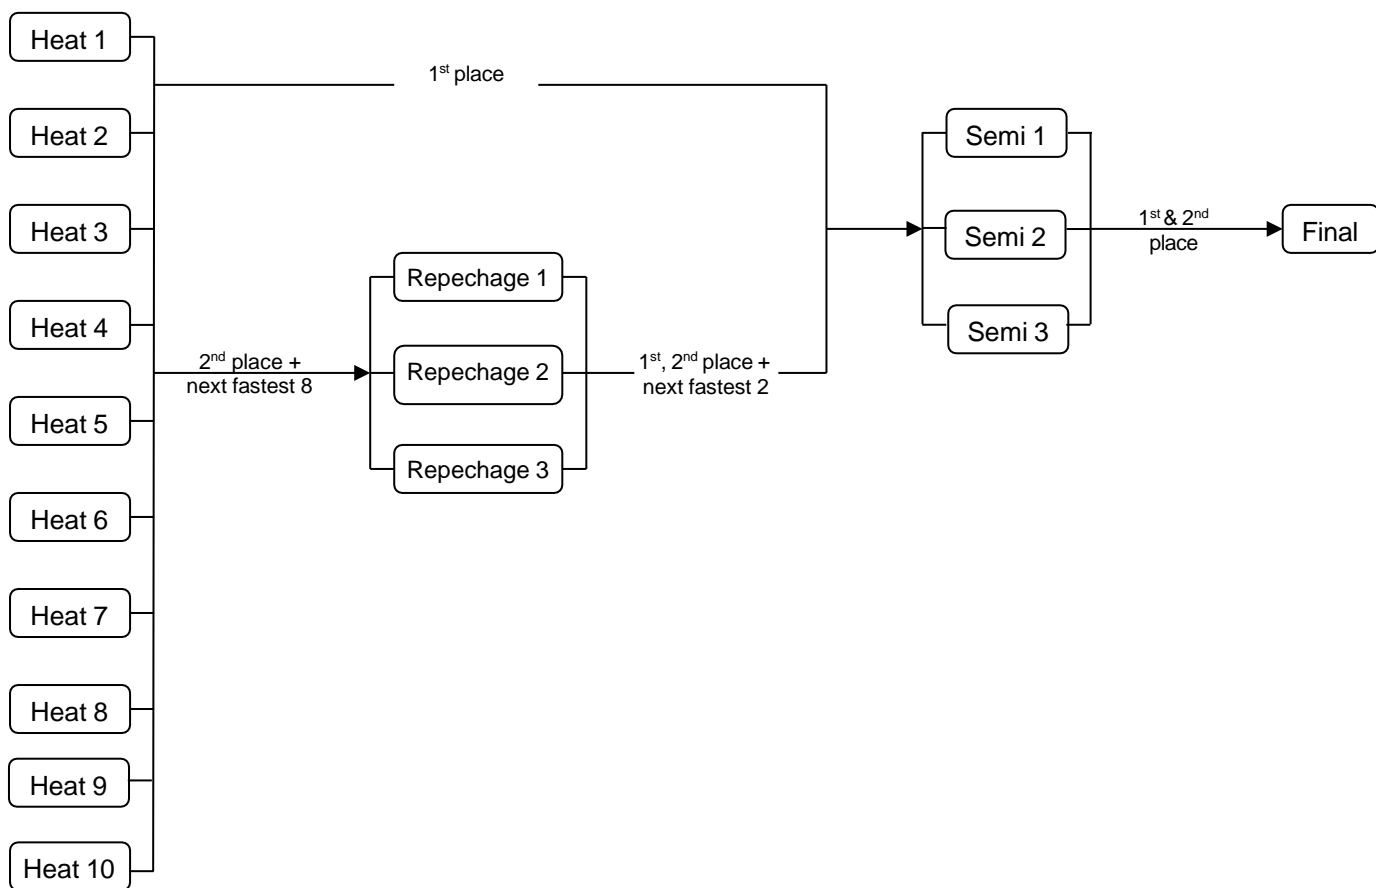

IVF Va'a World Sprint Champs 2026 Progression Chart Elite V6 (All) and V12, Club V6 (Turns) – 6 Lanes

1 Heat (1-6 teams) – Straight Final

Straight Final

2 Heats (7-12 teams)

3 Heats (13-18 teams)

4 Heats (19-24 teams)

5 Heats (25-30 teams)

6 Heats (31-36 teams)

7 Heats (37-42 teams)

8 Heats (43-48 teams)

9 Heats (49-54 teams)

10 Heats (55-60 teams)

11 Heats (61-66 teams)