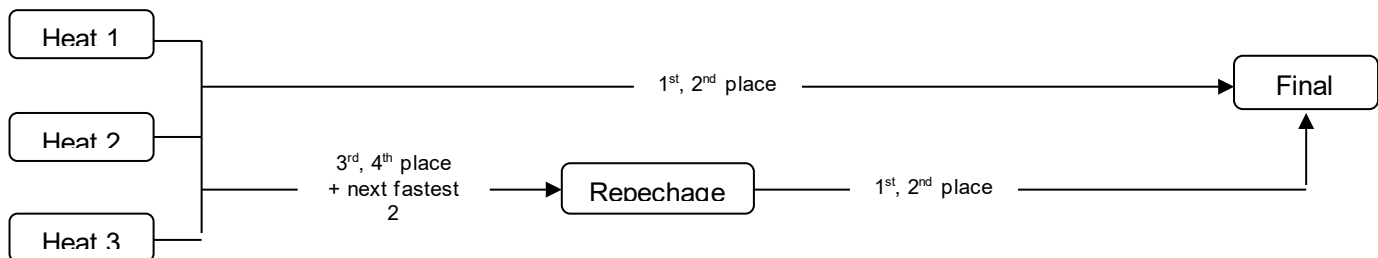

IVF Va'a World Sprint Champs 2026

Progression Chart

Elite V1, Club V6 (Straight) & Club V12 - 8 Lanes

1 Heat (3-8 teams) – Straight Final

2 Heats (9-16 teams)

3 Heats (17-24 teams)

4 Heats (25-32 teams)

5 Heats (33-40 teams)