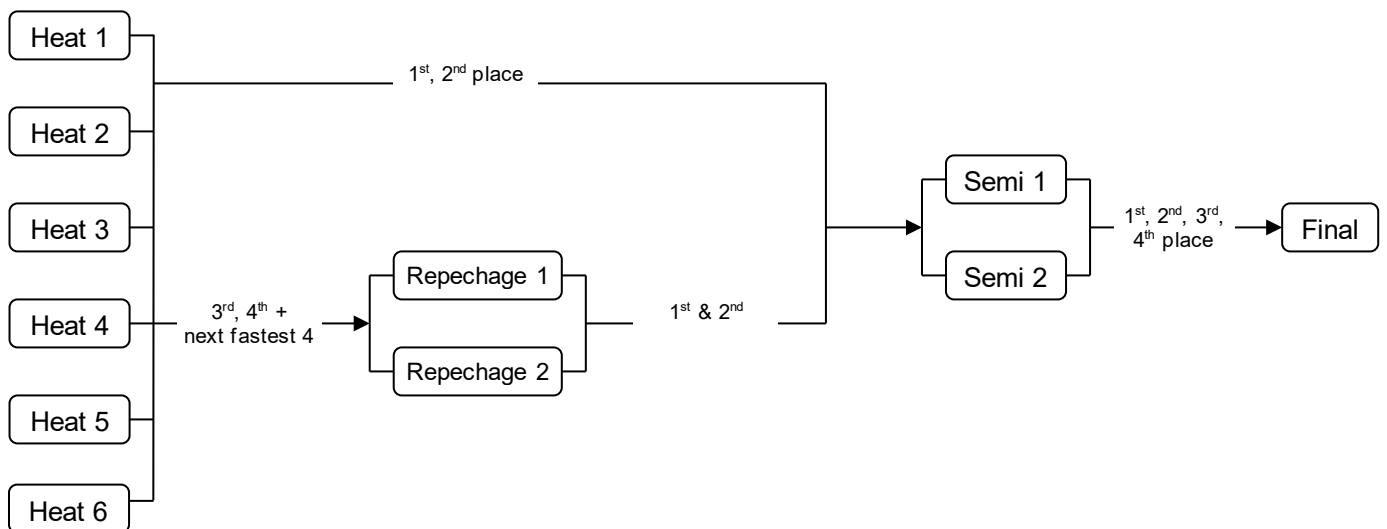

6 Heats (41-48 teams)