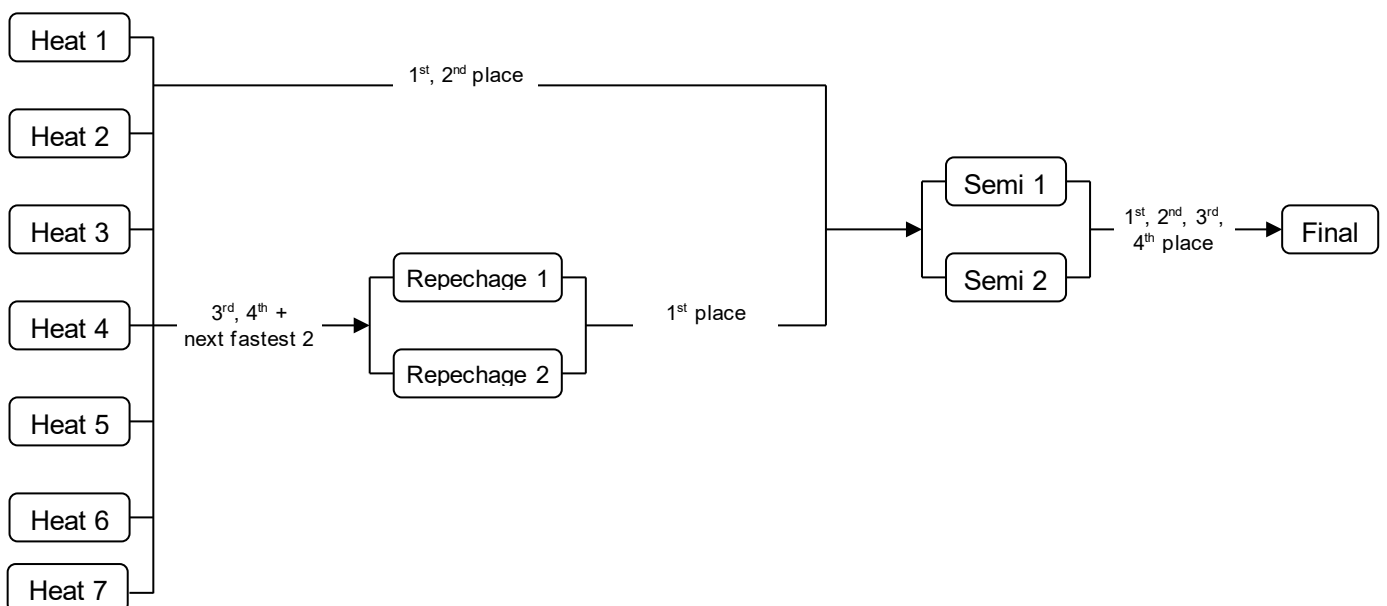

7 Heats (49-56 teams)