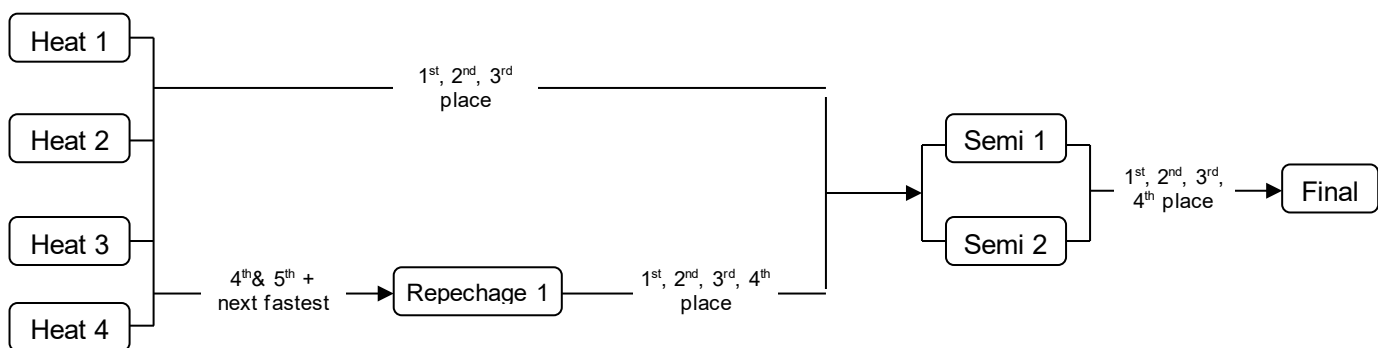

IVF Va'a World Sprint Champs 2026

Progression Chart

Elite V1, Club V6 (Straight) & Club V12 - 8 Lanes

1 Heat (3-8 teams) – Straight Final

2 Heats (9-16 teams)

3 Heats (17-24 teams)

4 Heats (25-32 teams)

5 Heats (33-40 teams)