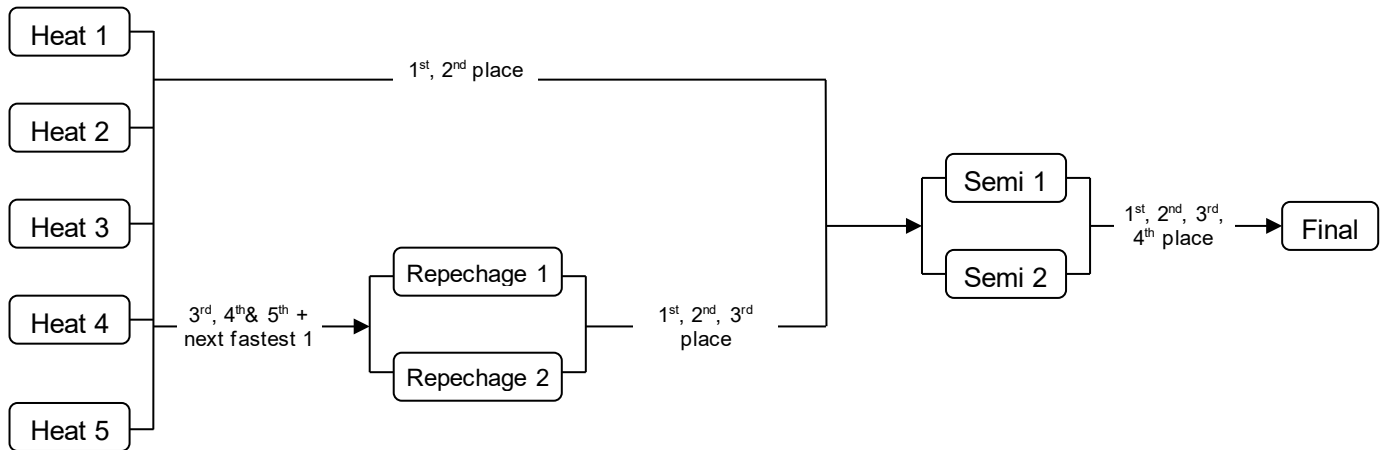

IVF Va'a World Sprint Champs 2026

Progression Chart

Elite V1, Club V6 (Straight) & Club V12 - 8 Lanes

1 Heat (3-8 teams) – Straight Final

2 Heats (9-16 teams)

3 Heats (17-24 teams)

4 Heats (25-32 teams)

5 Heats (33-40 teams)