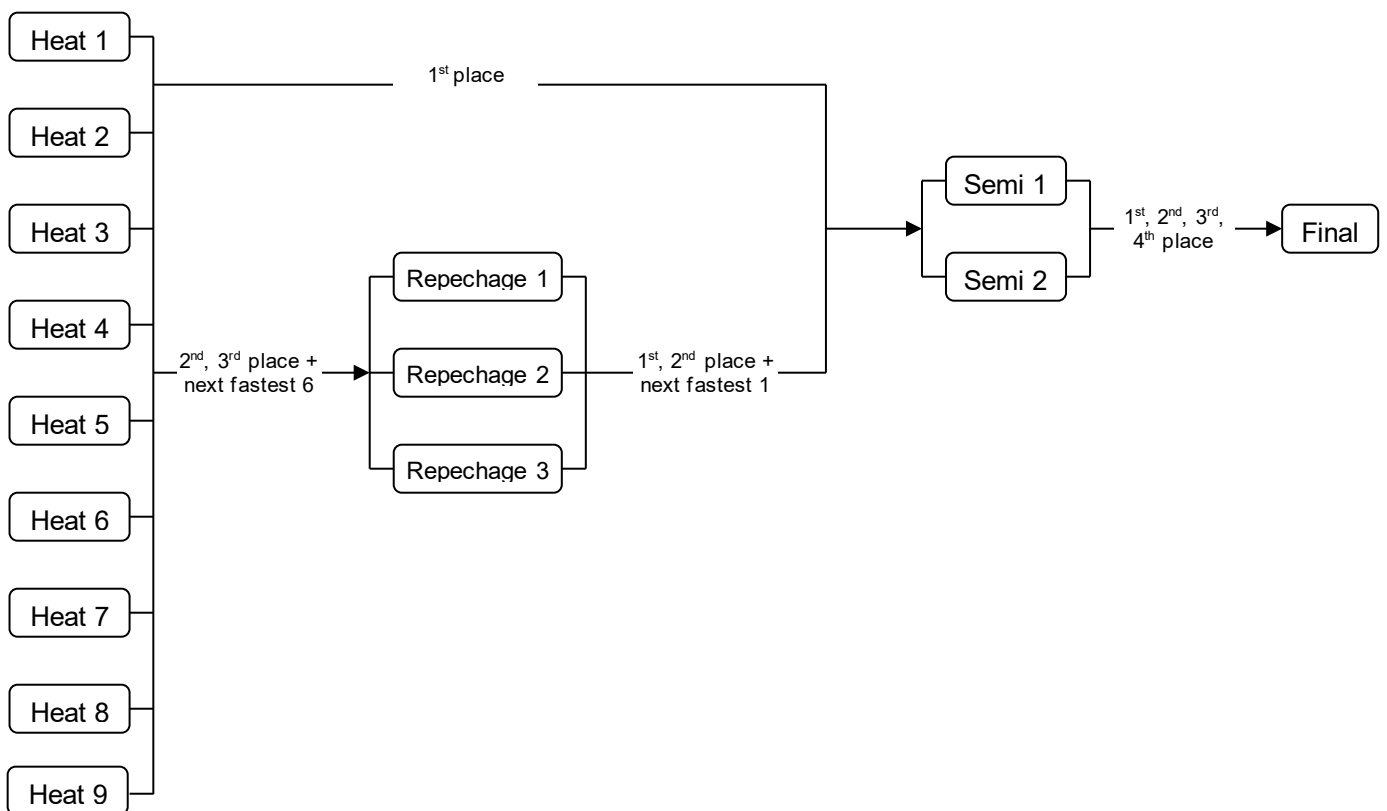

IVF Va'a World Sprint Champs 2026

Progression Chart

Elite V1, Club V6 (Straight) & Club V12 - 8 Lanes

1 Heat (3-8 teams) – Straight Final

2 Heats (9-16 teams)

3 Heats (17-24 teams)

4 Heats (25-32 teams)

5 Heats (33-40 teams)

6 Heats (41-48 teams)

7 Heats (49-56 teams)

8 Heats (57-64 teams)

9 Heats (65-72 teams)

10 Heats (73-80 teams)