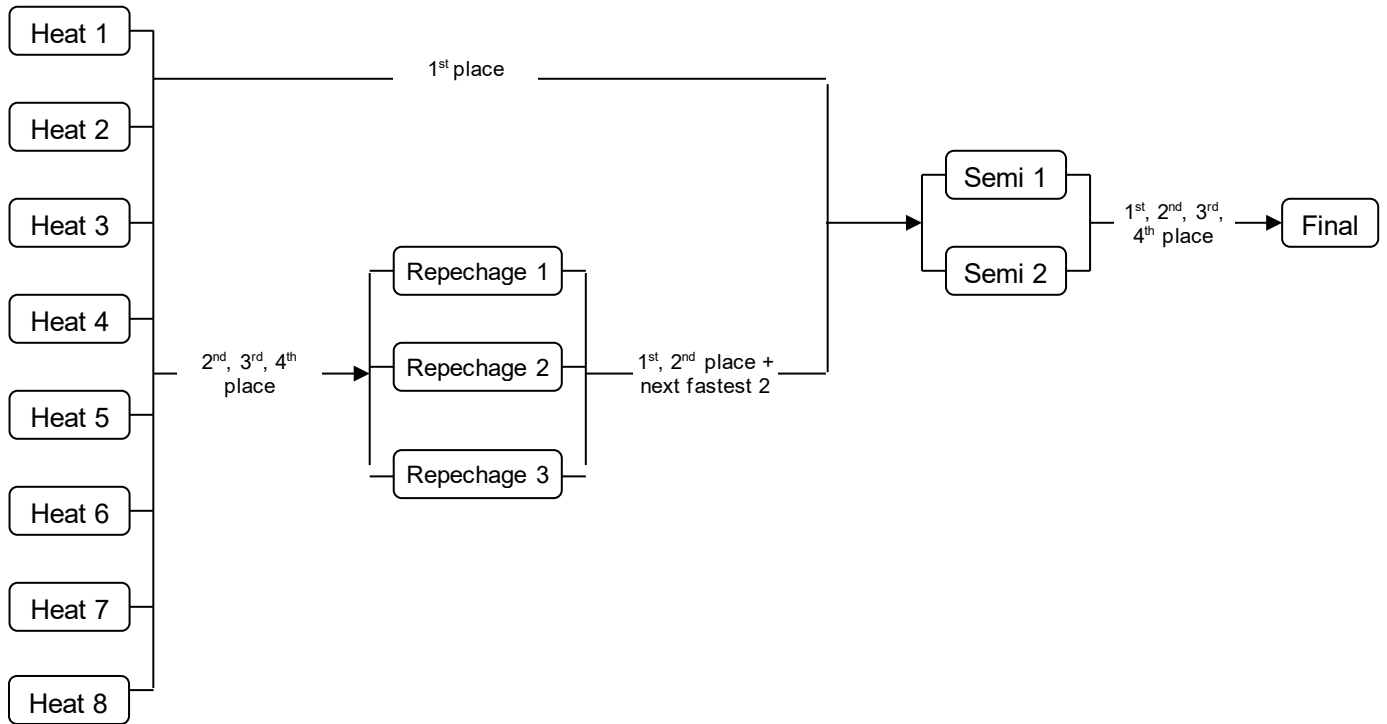

8 Heats (57-64 teams)