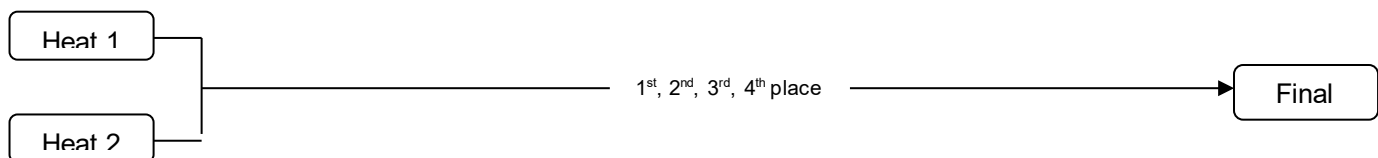

IVF Va'a World Sprint Champs 2026

Progression Chart

Elite V1, Club V6 (Straight) & Club V12 - 8 Lanes

1 Heat (3-8 teams) – Straight Final

2 Heats (9-16 teams)

3 Heats (17-24 teams)

4 Heats (25-32 teams)

5 Heats (33-40 teams)